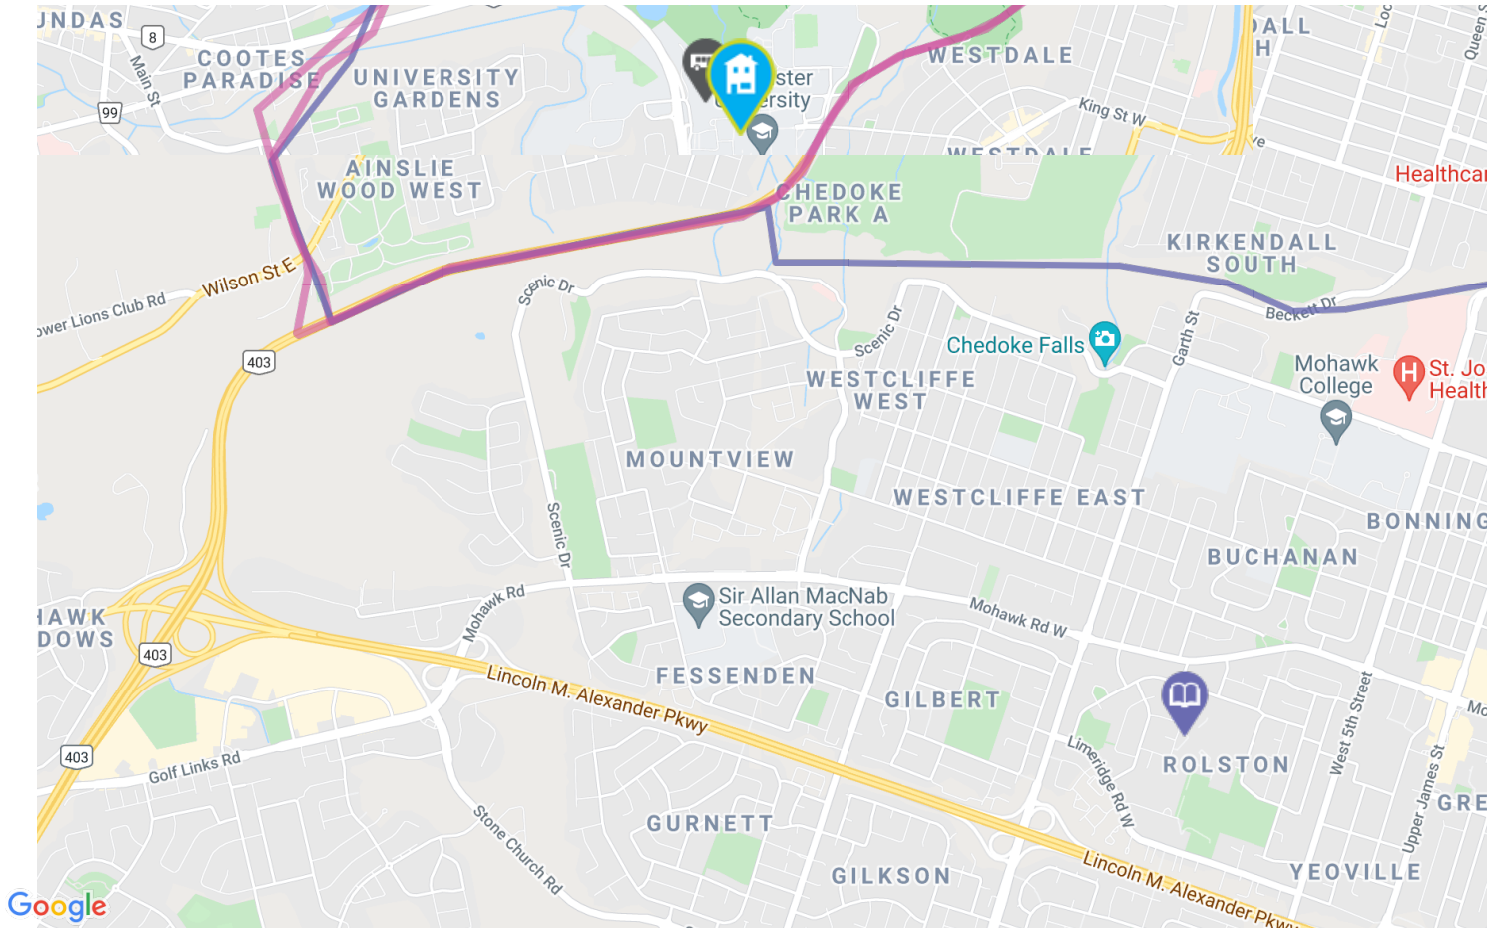

- Elementary Schools
- Middle Schools
- High Schools
- Transit
- Safety
- Elementary Attendance Zone
- Middle Attendance Zone
- High Attendance Zone
- Parks
- Convenience

HoodQ