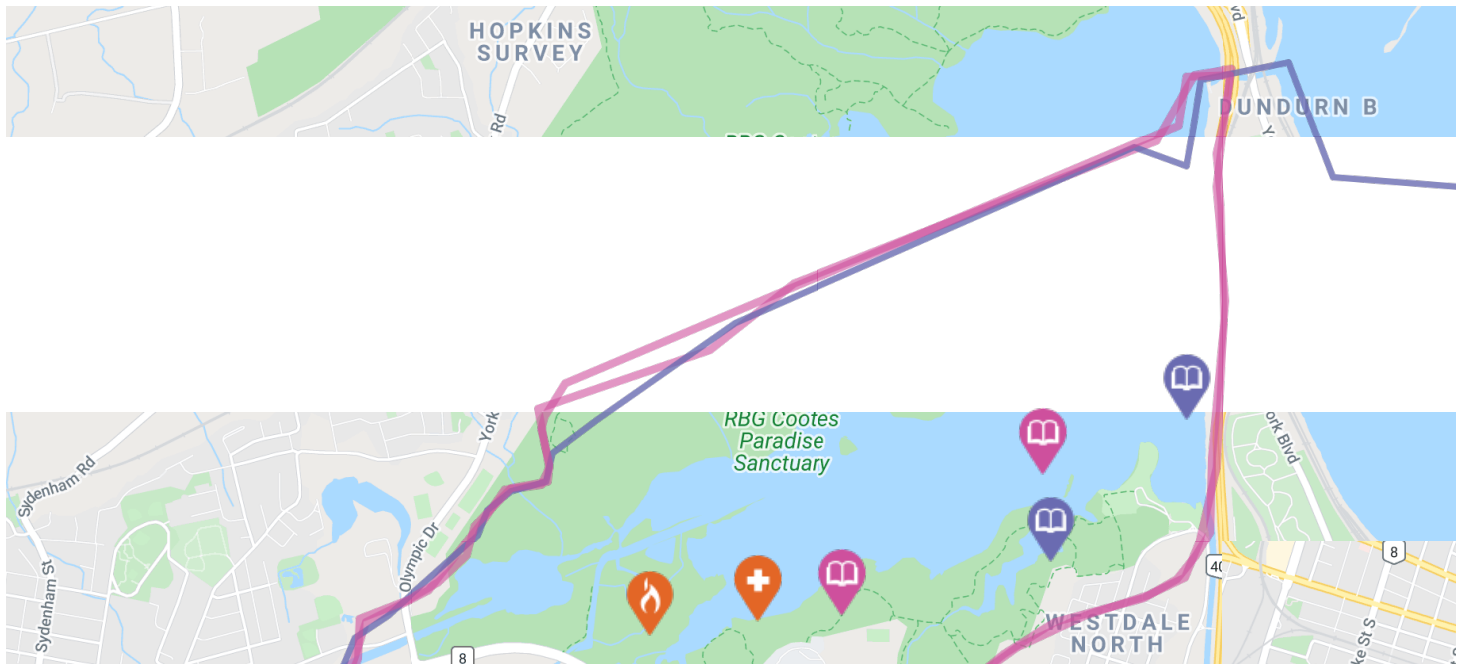

The nearest fire station is Hamilton Fire Station 10

0.76 KM away

Address 1455 Main Street West, Hamilton, ON L8S

<https://www.hamilton.ca...>

The nearest police facility is Central Station

4.68 KM away

Address 155 King William St, Hamilton, ON L8R 1A7, Canada

Address 1580 Main St W, Hamilton, ON, L8S 1E9

Esso  about a 9 minute walk - 0.7 KM away

Address 1445 Main St W, Hamilton, ON, L8S 1C8

Tim Hortons  about a 9 minute walk - 0.7 KM away

Address 1445 Main St West, Hamilton, ON, L8S 1C8

Curves
2.6 KM away

Address 1 North Dr, Hamilton, ON, L9H 1N6

-  Elementary Schools
-  Middle Schools
-  High Schools
-  Transit
-  Safety
-  Elementary Attendance Zone
-  Middle Attendance Zone
-  High Attendance Zone
-  Parks
-  Convenience